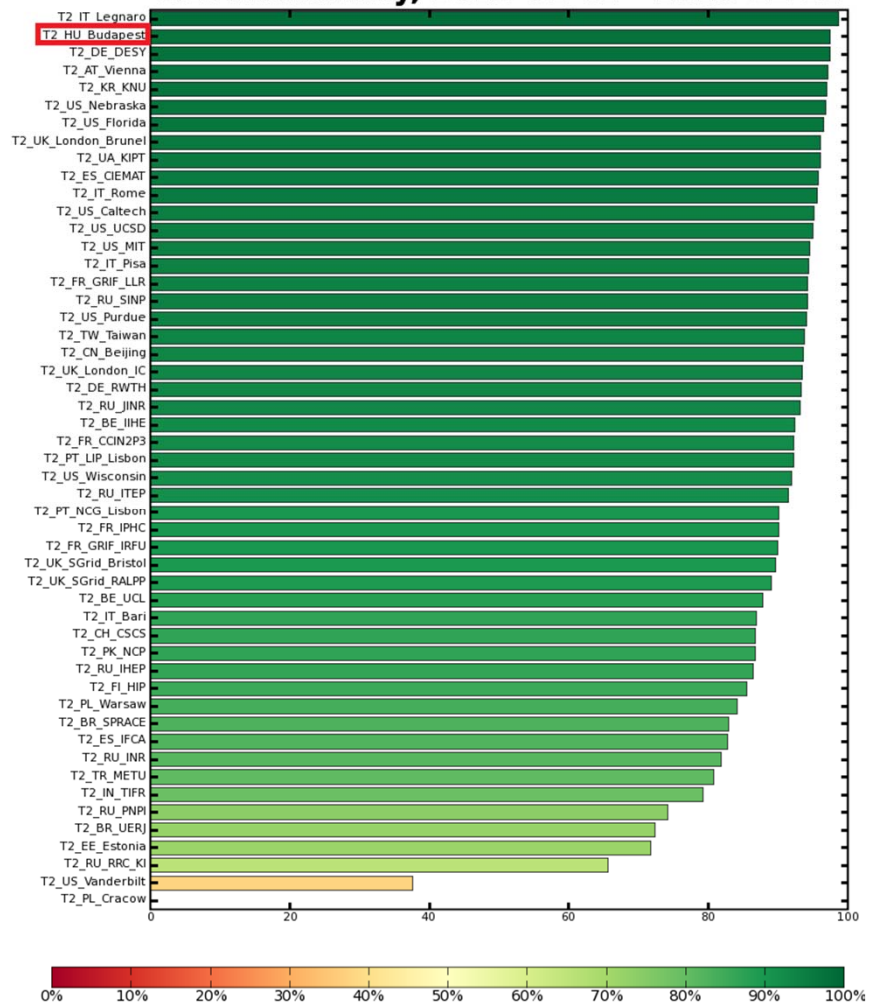

II/3. RMKI Tier-2 CMS avail. 2010

Site Availability, 2010-01-01 - 2010-12-31