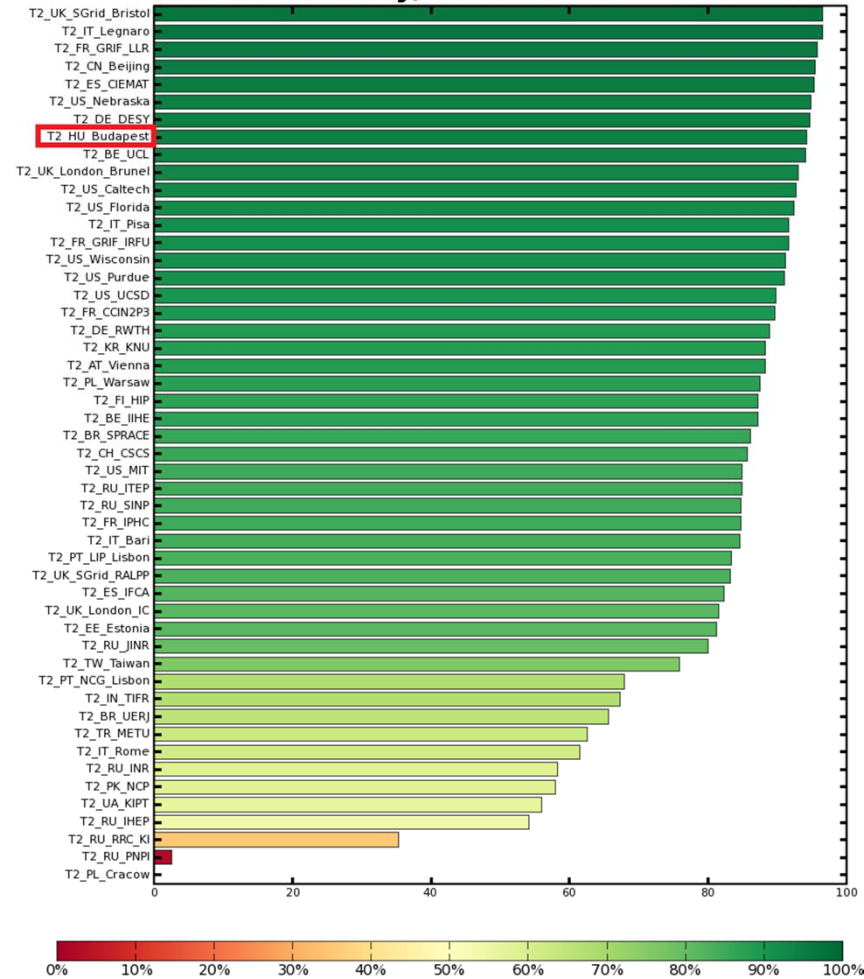

II/3. RMKI Tier-2 CMS avail. 2009

Site Availability, 2009-01-01 - 2009-12-31