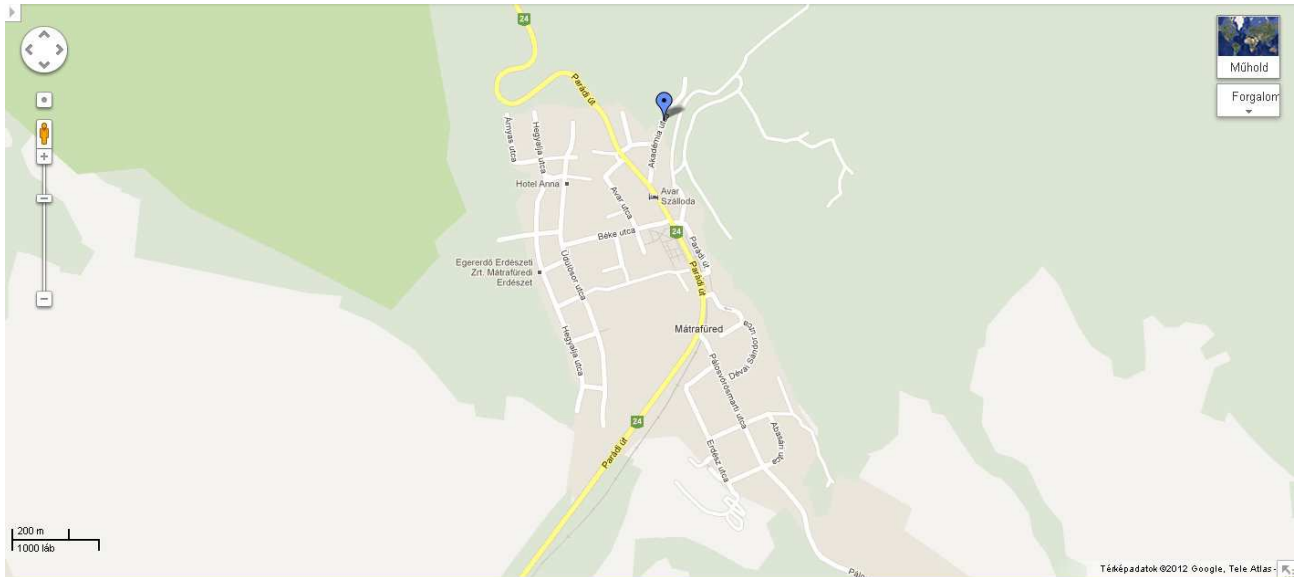

Venue

The Mátra mountains are located in the North-Eastern part of Hungary. Mátrafüred is a quiet touristic village in the middle of the oak and beech forests in a Landscape Protection Area, not far from the highest peak, Kékestető (1014 m). The Centralsync School will take place at the guesthouse of the Hungarian Academy of Sciences.

A possible way to find us, than you takes the Volan buses. The *Stadion* autobus station is the second station (*Puskas Ferenc Stadion*) of the Metro2 (red line) starting from the Örs Vezér tér and first stop from the Eastern Railway Station (Keleti pályaudvar). Below you can get some information about the Budapest departures and web-page: